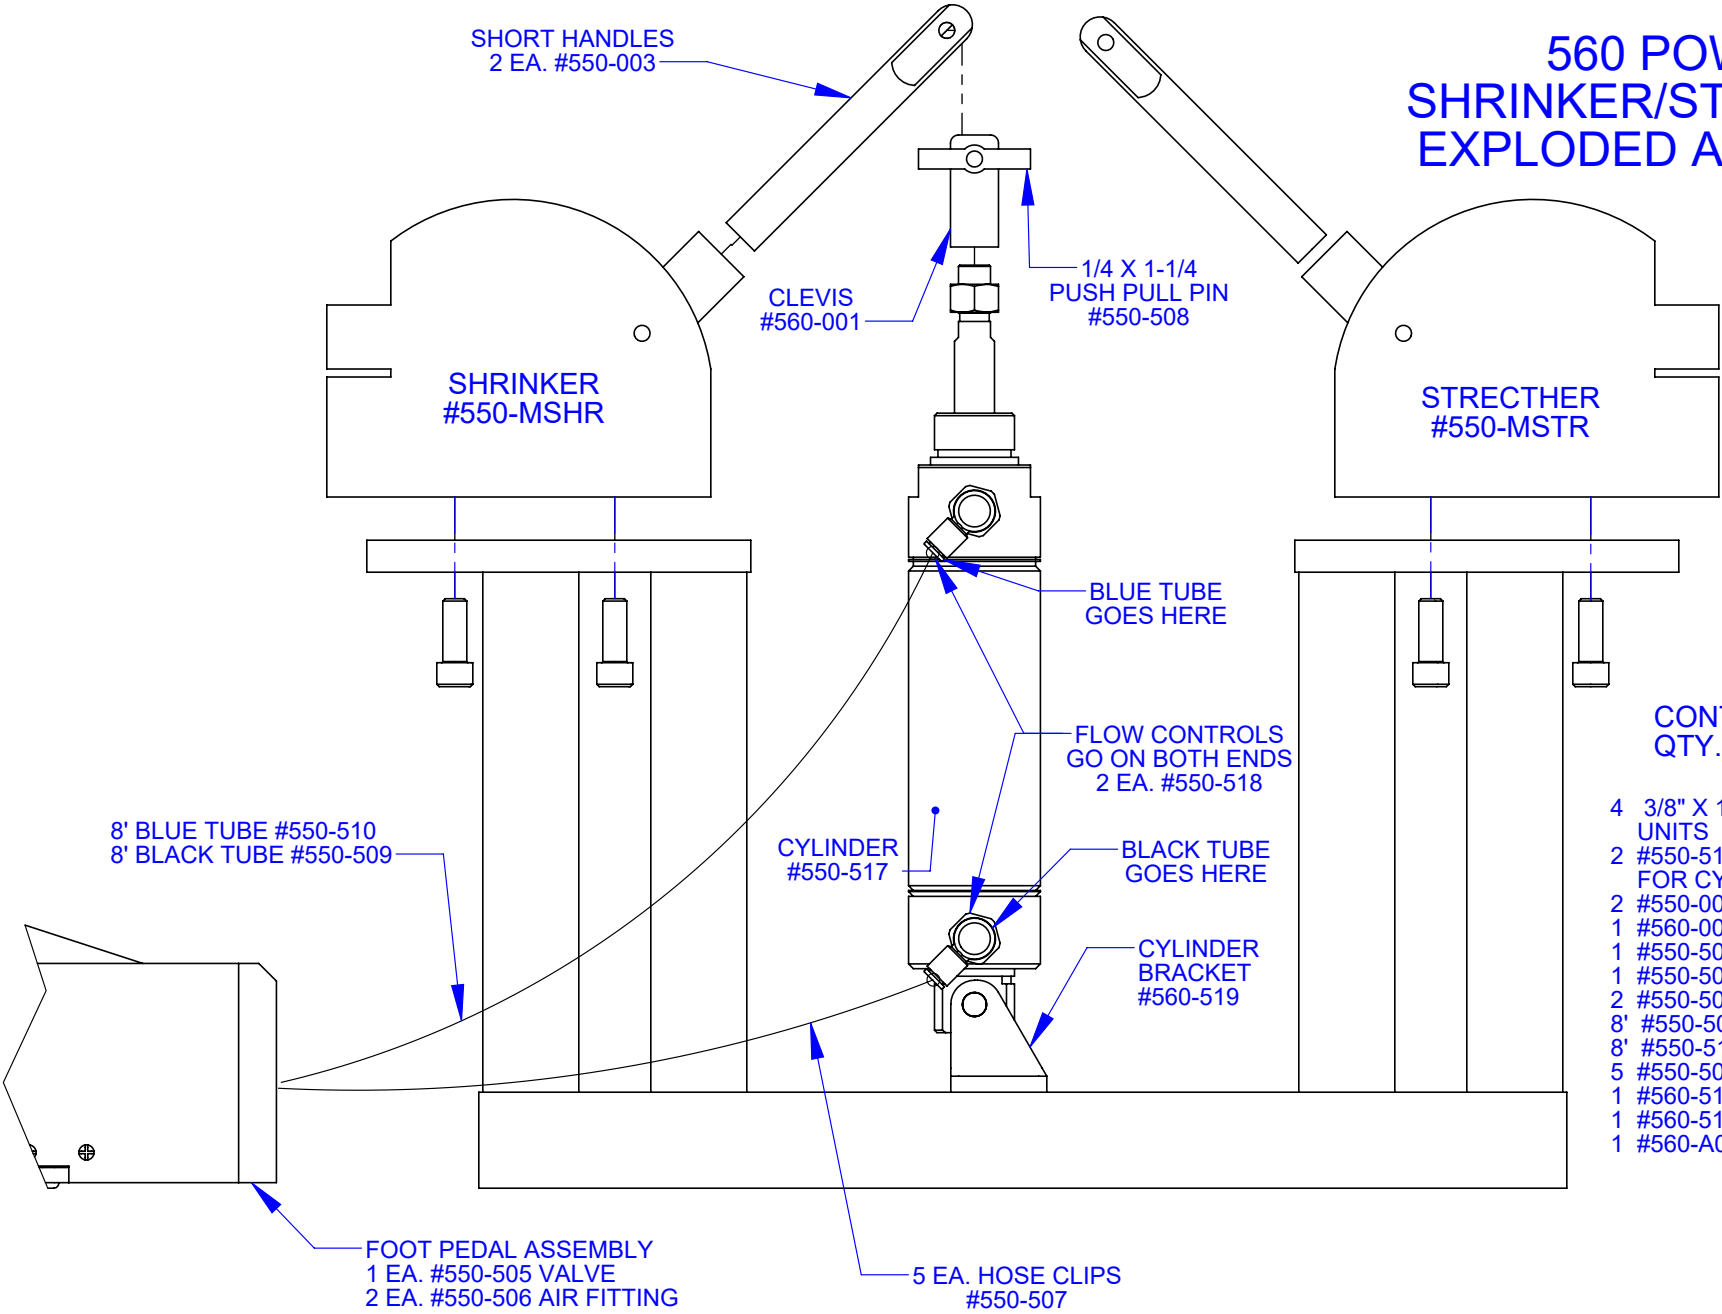

560 POWER SHRINKER/STRETCHER EXPLODED ASSEMBLY

REV 10/15/09
REV 11/15/11
REV 12/14/22

CONTENTS INCLUDE QTY. DESCRIPTION

- 4 3/8" X 1" BOLTS TO MOUNT UNITS
- 2 550-518 FLOW CONTROLS FOR CYLINDERS
- 2 #550-003 SHORT HANDLES
- 1 #560-001 CLEVIS
- 1 #550-508 1/4" PUSH PULL PIN
- 1 #550-505 FOOT VALVE
- 2 #550-506 AIR FITTING
- 8' #550-509 BLACK 1/4" TUBE
- 8' #550-510 BLUE 1/4" TUBE
- 5 #550-507 PLASTIC HOSE CLIPS
- 1 #560-517 CYLINDER
- 1 #560-519 CYLINDER BRACKET
- 1 #560-A01 FRAME ASSEMBLY